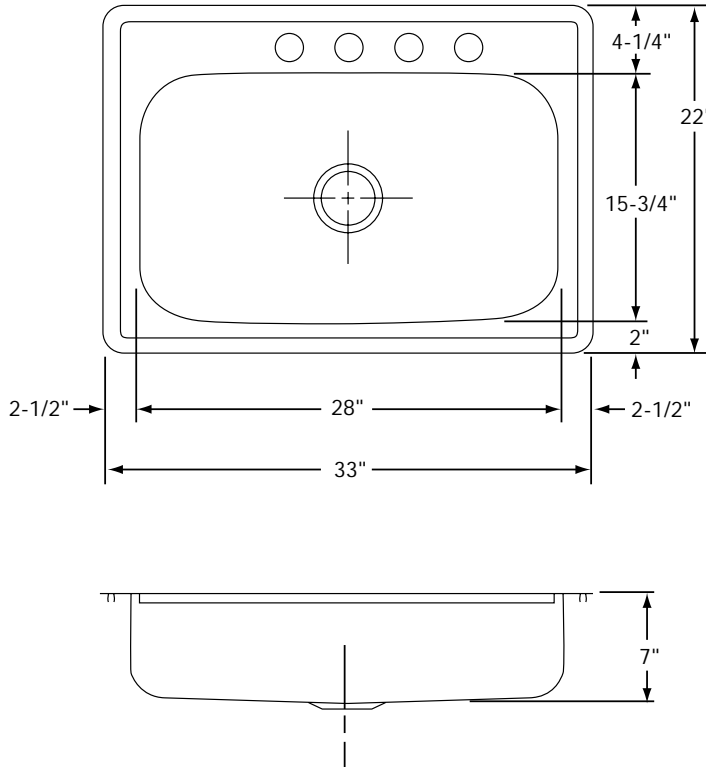

Puritan™ Model
Single Bowl
PBLS3322D7SN

FEATURES:

- 300 Series Stainless Steel
- Self-Rimming / Drop-In
- Soft Satin-Buffered and Machine Ground
- 3-1/2" Center Drain Opening
- Full Undercoat Sound Deadening
- Includes Mounting Hardware/ Clips and Screws
- Hole Drillings: 3 or 4
- Suggested Cabinet Size: 36"
- Shipping Weight: 8-1/2 lbs.

ALL DIMENSIONS IN INCHES, TO CONVERT TO MILLIMETERS MULTIPLY BY 25.4.

In keeping with our policy of continuing product improvement, Revere Sink reserves the right to change product specifications without notice.